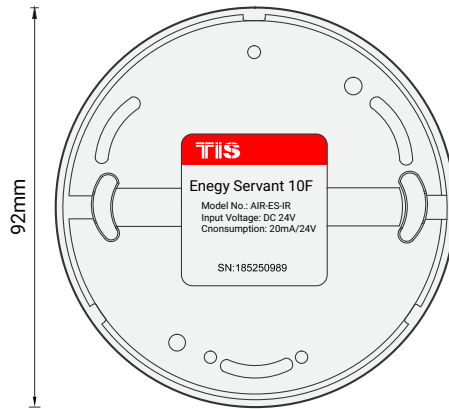

# TIS AIR ENERGY SERVANT

10 Functions Controller

Product Diagrams V 1.1

Model: AIR-ES-IR

- 2.5 mm Electric Cable
- 1.5 mm Electric Cable
- 1.5 mm Electric Cable

▲ Figure 1: Lights Connection Diagram

# TIS AIR ENERGY SERVANT

10 Functions Controller

Model: AIR-ES-IR

92mm

92mm

39mm

▲ Figure 2: Module's Dimensions

Copyright © 2020 TIS, All Rights Reserved  
TIS Logo is a Registered Trademark of Texas Intelligent System LLC in the United States of America. This company takes TIS Control Ltd. in other countries. All of the Specifications are subject to change without notice.