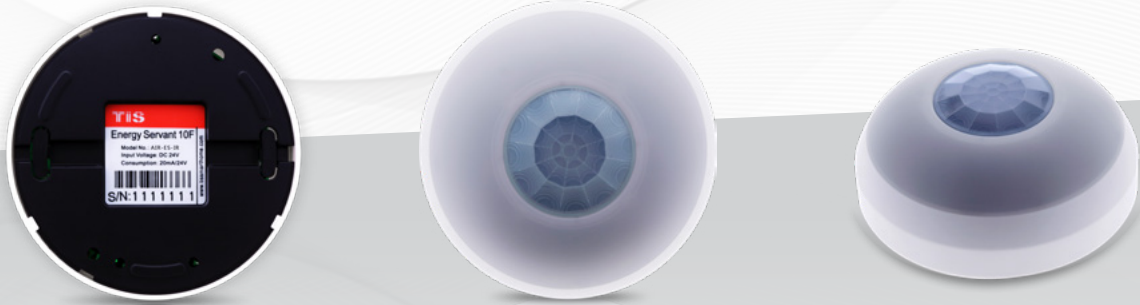

# TIS AIR ENERGY SERVANT

10 Functions Controller

Product Diagrams V 1.1

Model: AIR-ES-IR

- 2.5 mm Electric Cable
- 1.5 mm Electric Cable
- 1.5 mm Electric Cable

▲ Figure 1: Lights Connection Diagram

# TIS AIR ENERGY SERVANT

10 Functions Controller

Model: AIR-ES-IR

92mm

92mm

39mm

▲ Figure 2: Module's Dimensions

Copyright © 2020 TIS, All Rights Reserved  
TIS Logo is a Registered Trademark of Texas Intelligent System LLC in the United States of America. This company takes TIS Control Ltd. in other countries. All of the Specifications are subject to change without notice.