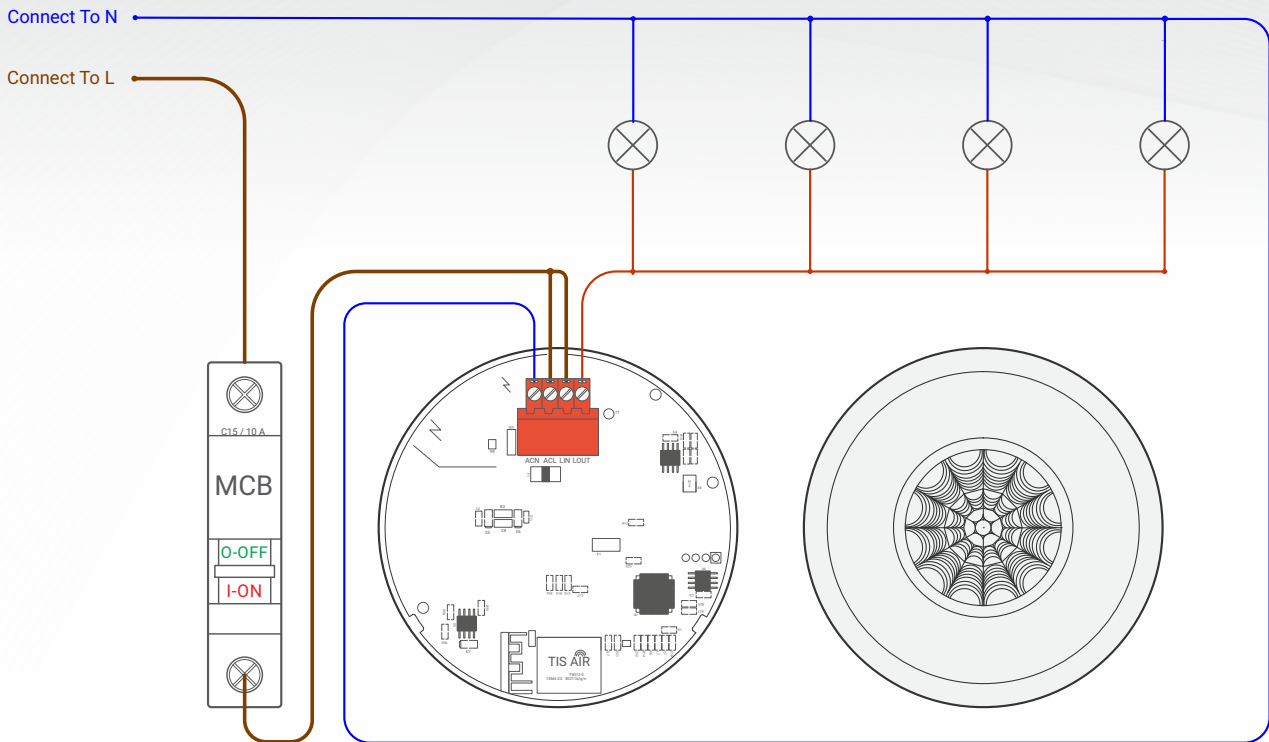

# TIS AIR ENERGY SERVANT

10 Functions Controller

Product Diagrams V 1.1

Model: AIR-ES-IR

- 2.5 mm Electric Cable
- 1.5 mm Electric Cable
- 1.5 mm Electric Cable

▲ Figure 1: Lights Connection Diagram

# TIS AIR ENERGY SERVANT

10 Functions Controller

Model: AIR-ES-IR

92mm

92mm

39mm

▲ Figure 2: Module's Dimensions

Copyright © 2020 TIS, All Rights Reserved  
TIS Logo is a Registered Trademark of Texas Intelligent System LLC in the United States of America. This company takes TIS Control Ltd. in other countries. All of the Specifications are subject to change without notice.