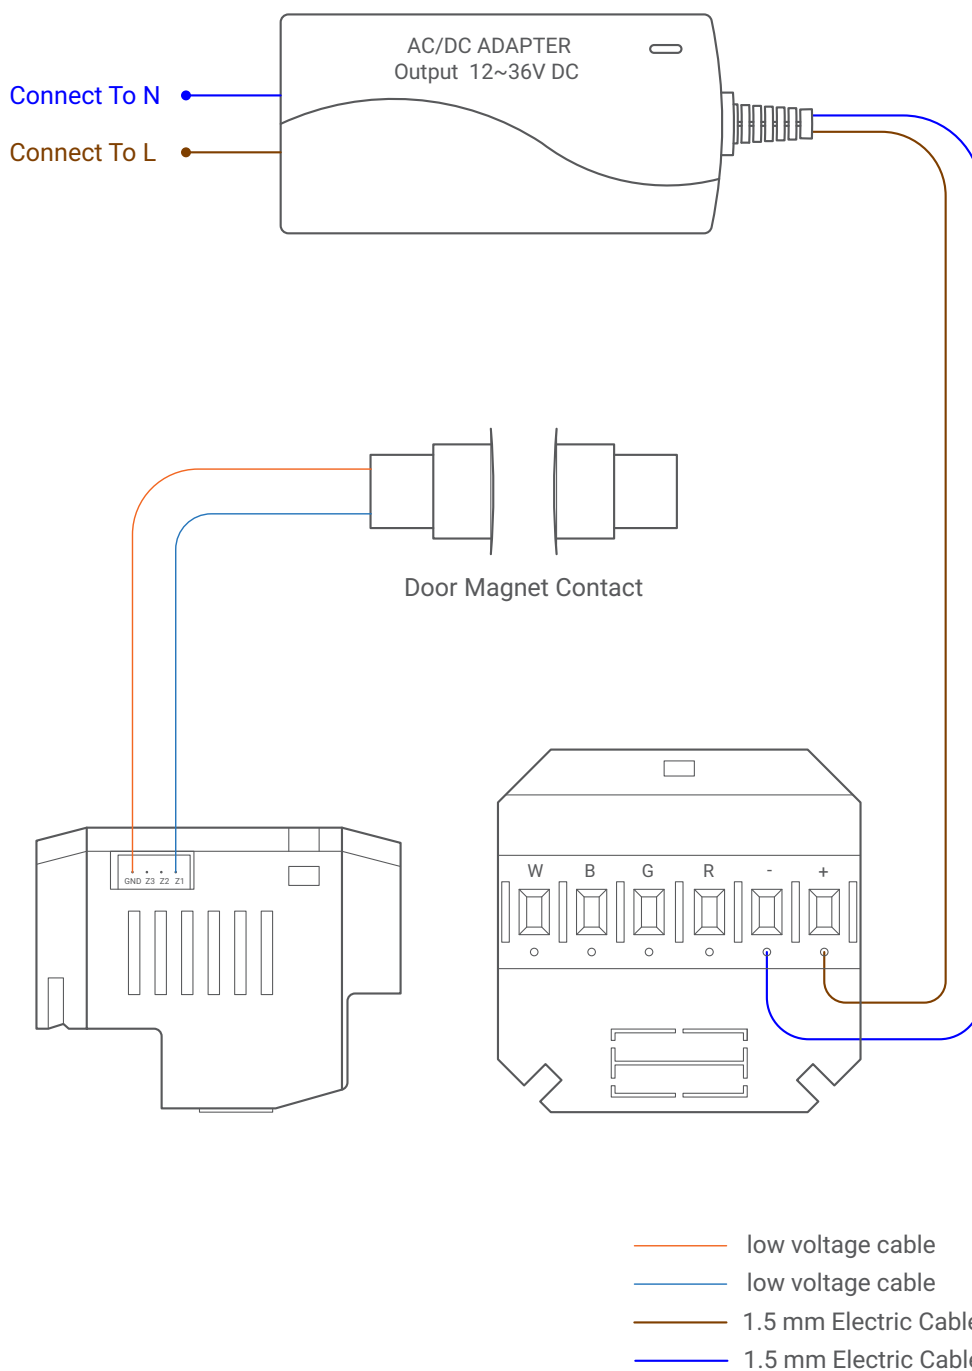

▲ Figure 1: LED Dimmer Connection Diagram

TIS ADS DIMMER

ADS RGBW DIMMER

Model: ADS-4CH-0-10V

▲ Figure 2: Magnetic Door Contact Connection Diagram

Copyright © 2020 TIS, All Rights Reserved
TIS Logo is a Registered Trademark of Texas Intelligent System LLC in the United States of America. This company takes TIS Control Ltd. in other countries. All of the Specifications are subject to change without notice.