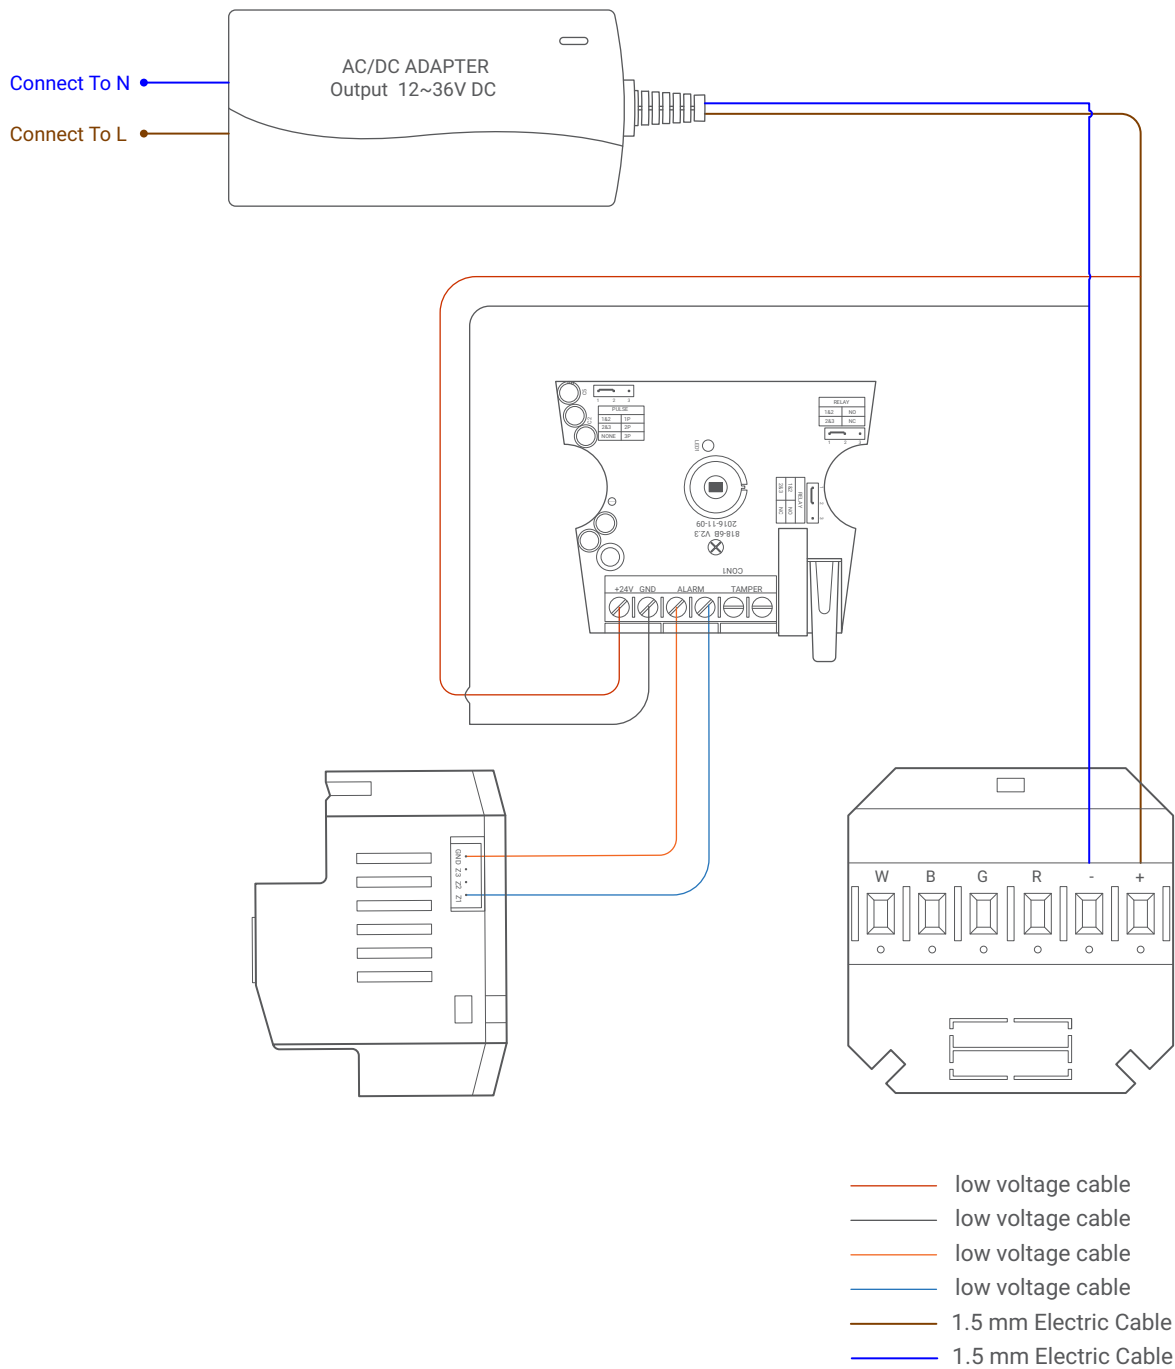

TIS ADS DIMMER

ADS RGBW DIMMER

Model: ADS-4CH-0-10V

▲ Figure 4: 3rd Party Sensor Connection Diagram

Copyright © 2020 TIS, All Rights Reserved
TIS Logo is a Registered Trademark of Texas Intelligent System LLC in the United States of America. This company takes TIS Control Ltd. in other countries. All of the Specifications are subject to change without notice.

TEXAS INTELLIGENT SYSTEM LLC
SUITE# 610, 860 NORTH DOROTHY DR
RICHARDSON
TX 75081.USA

TIS CONTROL LIMITED
RM 1502-p9 Easey CommBldg
253-261 Hennessy Rd Wanchai
Hong Kong