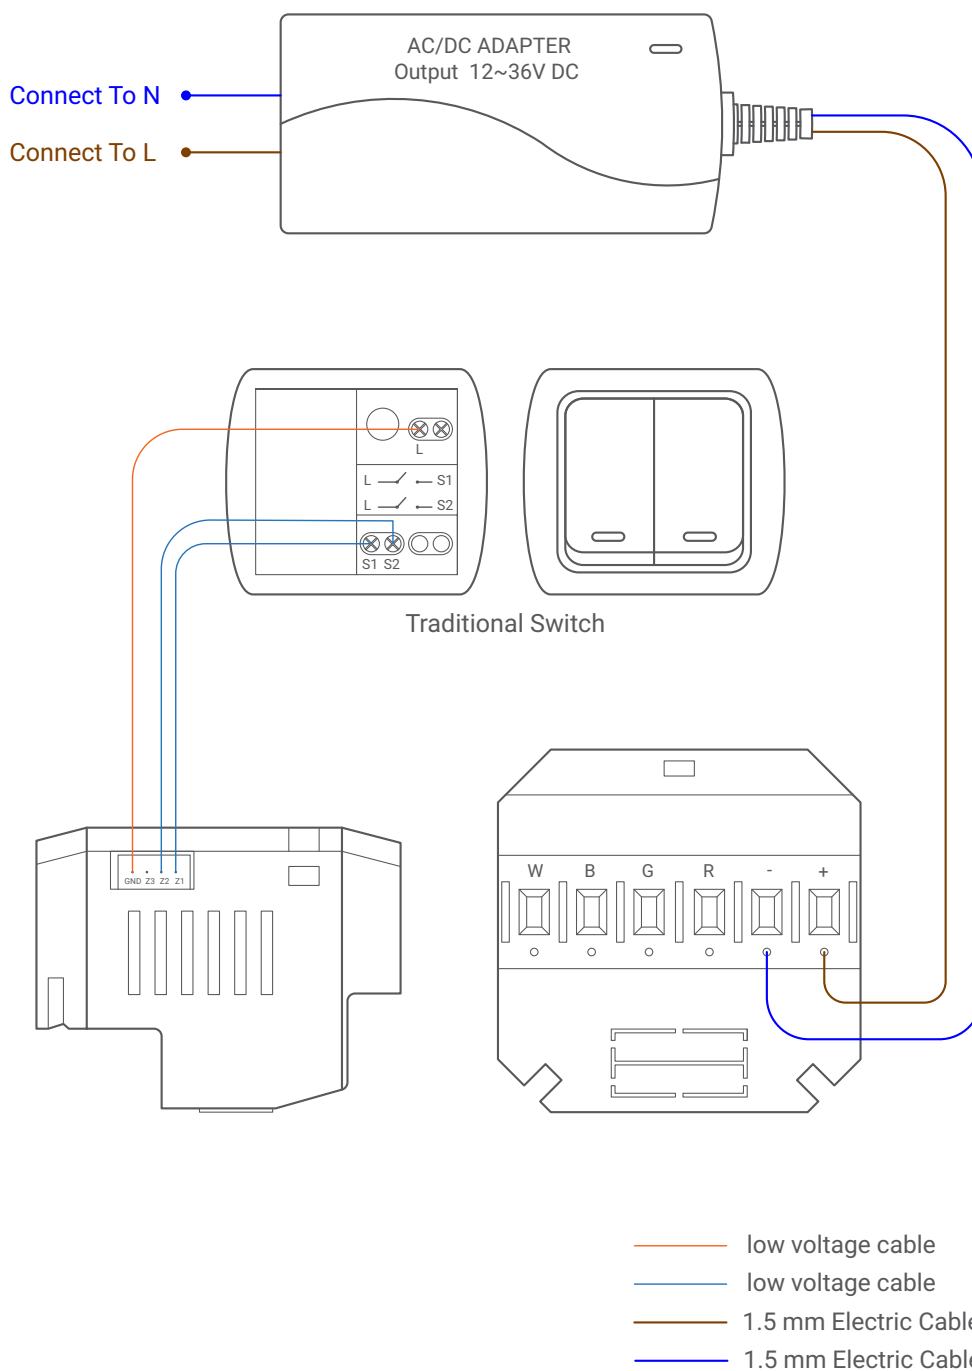

TIS ADS DIMMER

ADS RGBW DIMMER

Model: ADS-4CH-0-10V

▲ Figure 3: Traditional Switch Connection Diagram

Copyright © 2020 TIS, All Rights Reserved
TIS Logo is a Registered Trademark of Texas Intelligent System LLC in the United States of America. This company takes TIS Control Ltd. in other countries. All of the Specifications are subject to change without notice.

TEXAS INTELLIGENT SYSTEM LLC
SUITE# 610, 860 NORTH DOROTHY DR
RICHARDSON
TX 75081.USA

TIS CONTROL LIMITED
RM 1502-p9 Easey CommBldg
253-261 Hennessy Rd Wanchai
Hong Kong