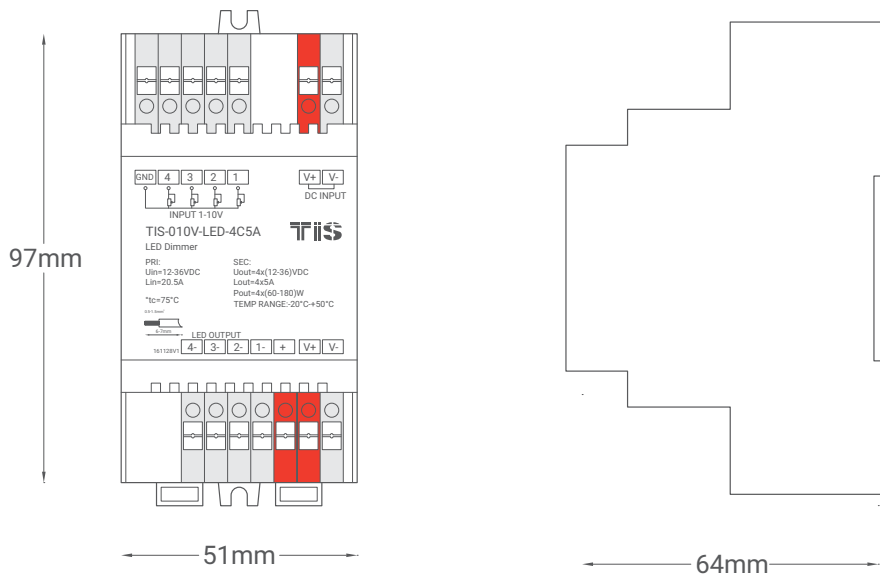

▲ Figure 5: ADS-4CH-0-10V Dimensions

▲ Figure 6: TIS LED Dimmer's Dimensions

Copyright © 2020 TIS, All Rights Reserved
 TIS Logo is a Registered Trademark of Texas Intelligent System LLC in the United States of America. This company takes TIS Control Ltd. in other countries. All of the Specifications are subject to change without notice.