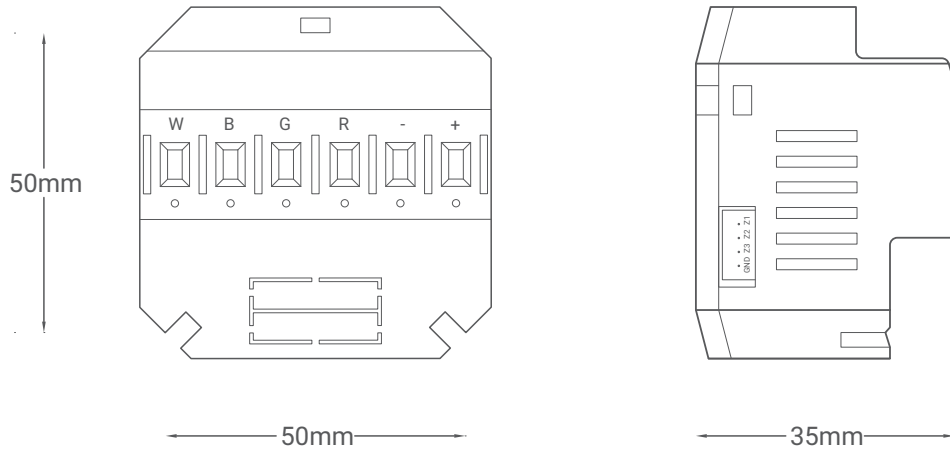

▲ Figure 5: ADS-4CH-0-10V Dimensions

▲ Figure 6: TIS LED Dimmer's Dimensions

Copyright © 2020 TIS, All Rights Reserved
 TIS Logo is a Registered Trademark of Texas Intelligent System LLC in the United States of America. This company takes TIS Control Ltd. in other countries. All of the Specifications are subject to change without notice.