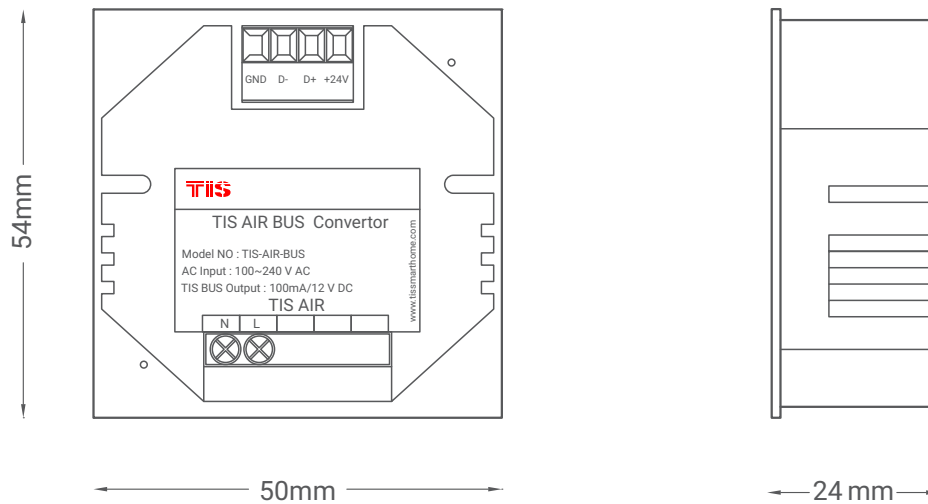

▲ Figure 1: Configuration Diagram

TIS AIR BUS CONVERTER

Model: AIR-BUS-3W

▲ Figure 2: Module Dimensions

Copyright © 2020 TIS, All Rights Reserved
TIS Logo is a Registered Trademark of Texas Intelligent System LLC in the United States of America. This company takes TIS Control Ltd. in other countries. All of the Specifications are subject to change without notice.