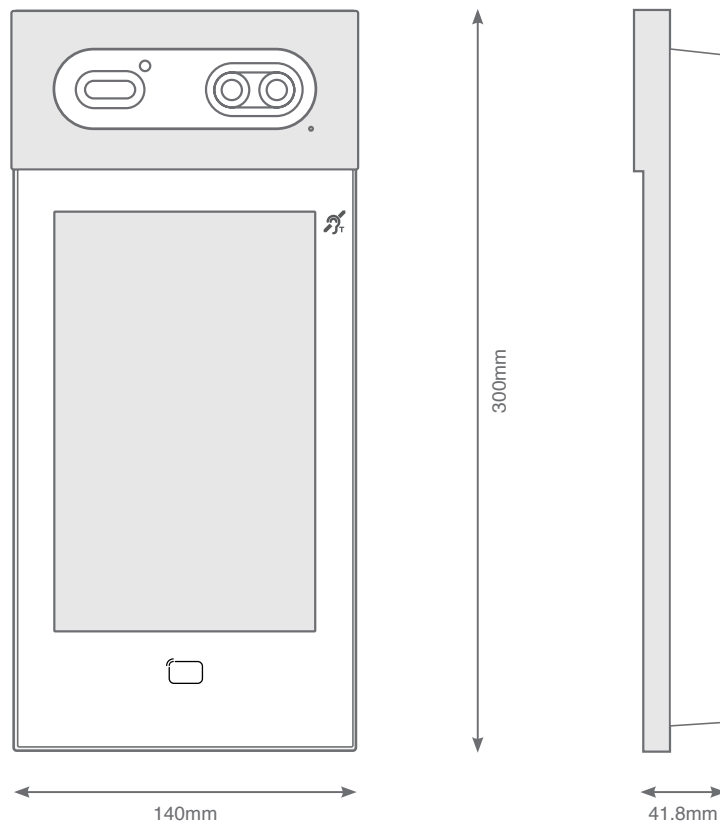

TIS DOOR PHONE

TIS Smart Outdoor Door Phone

Model: TIS-INT-80-FCR

Copyright © 2025 TIS, All Rights Reserved

TIS Logo is registered trademark of TIS CONTROL.
All of the specification are subject to change without notice.

TIS Control Pty Ltd
SA, Australia

TIS Control Ltd
Wanchai, Hong Kong