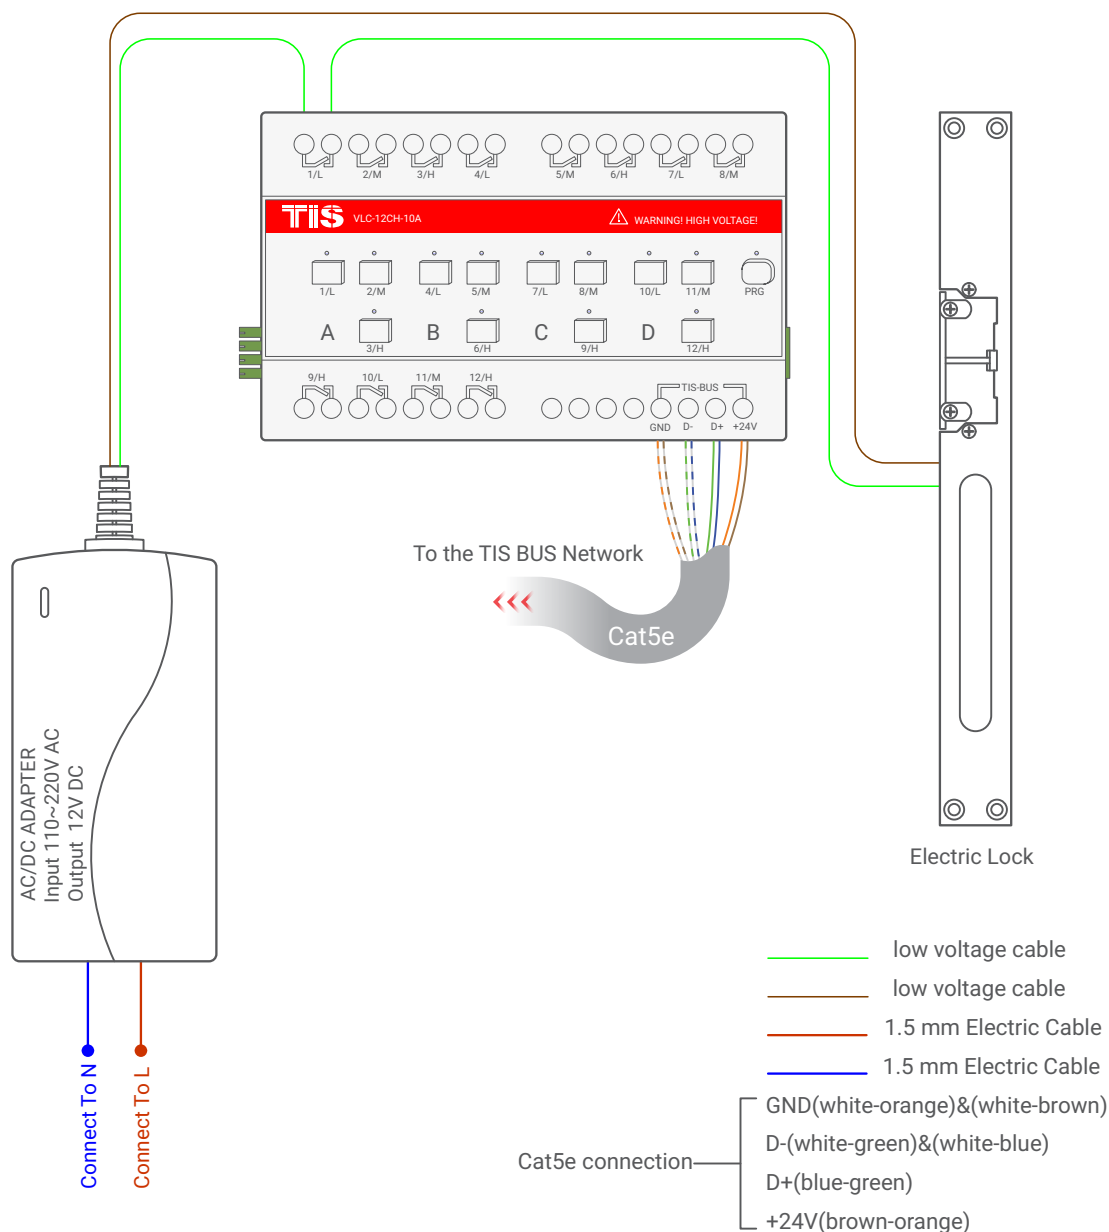

Model: VLC-12CH-10A

- 2.5 mm Electric Cable
- 1.5 mm Electric Cable
- 1.5 mm Electric Cable

- Cat5e connection
- GND(white-orange)&(white-brown)
 - D-(white-green)&(white-blue)
 - D+(blue-green)
 - +24V(brown-orange)

Model: VLC-12CH-10A

▲ Figure 4: Electrical Lock Connection Diagram

Copyright © 2020 TIS, All Rights Reserved
 TIS Logo is a Registered Trademark of Texas Intelligent System LLC in the United States of America. This company takes TIS Control Ltd. in other countries. All of the Specifications are subject to change without notice.

Model: VLC-12CH-10A

▲ Figure 5: Din Rail - Side Bus Connection Method

Copyright © 2020 TIS, All Rights Reserved
TIS Logo is a Registered Trademark of Texas Intelligent System LLC in the United States of America. This company takes TIS Control Ltd. in other countries. All of the Specifications are subject to change without notice.