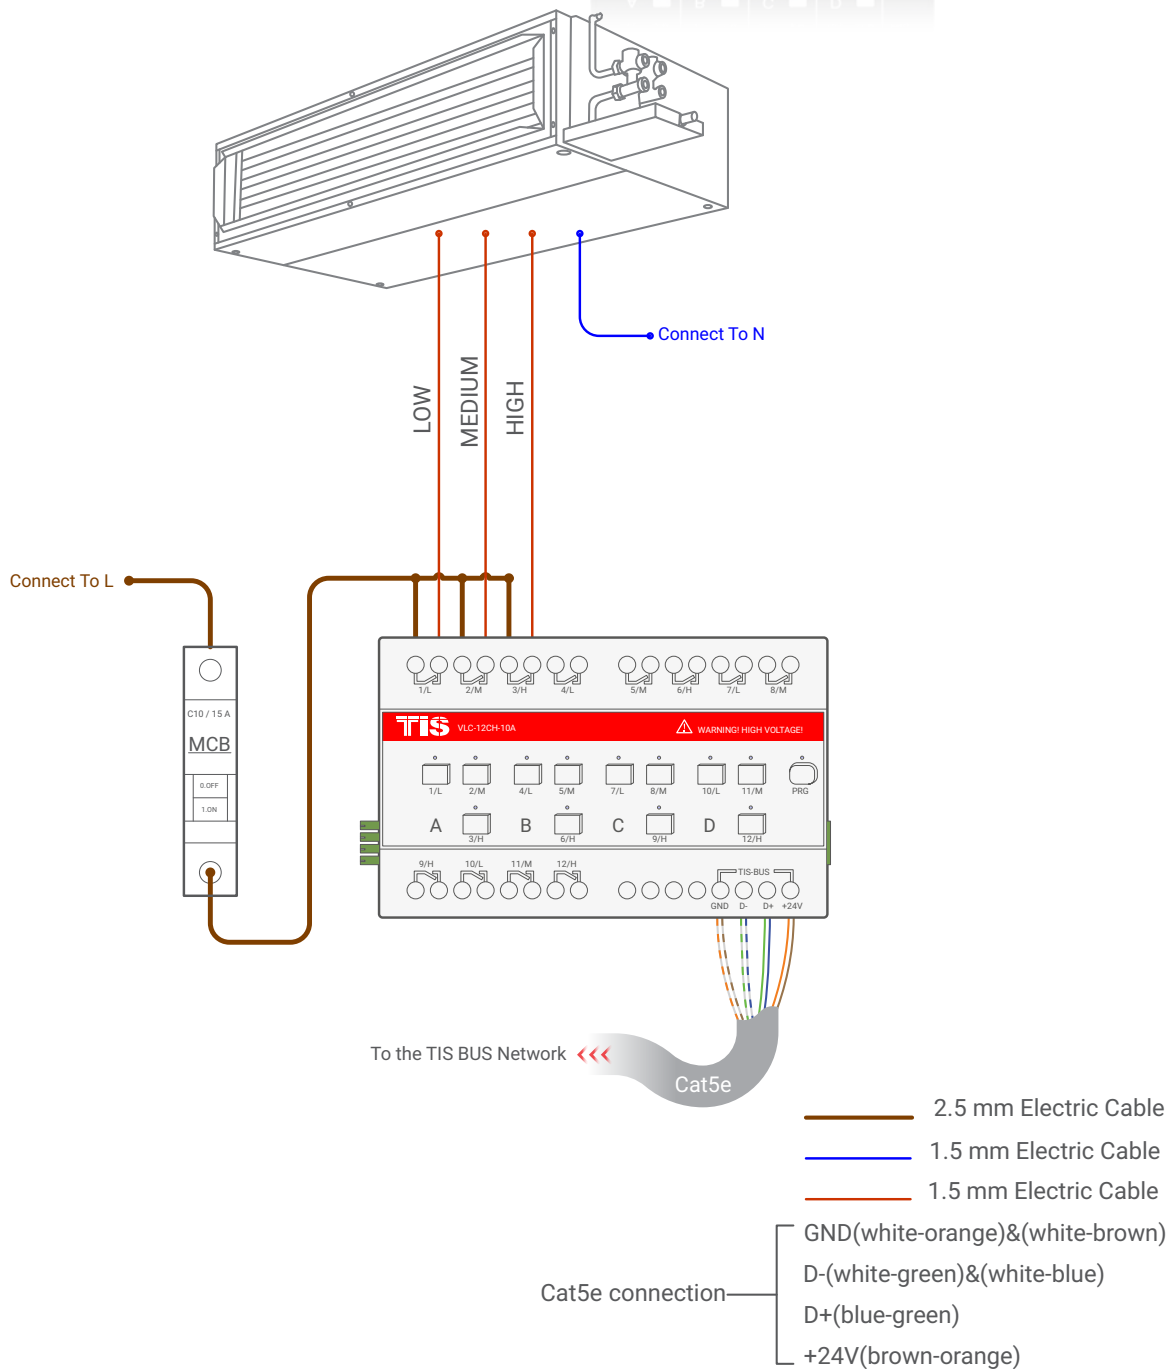

TIS POWER RELAY

12 Channels 10 Amps

Product Diagrams V 1.1

Model: VLC-12CH-10A

▲ Figure 1: Lights Connection Diagram
Example of 2 lights channels connections

TIS POWER RELAY

12 Channels 10 Amps

Model: VLC-12CH-10A

Model: VLC-12CH-10A

- 2.5 mm Electric Cable
- 1.5 mm Electric Cable
- 1.5 mm Electric Cable

- Cat5e connection
- GND(white-orange)&(white-brown)
 - D-(white-green)&(white-blue)
 - D+(blue-green)
 - +24V(brown-orange)