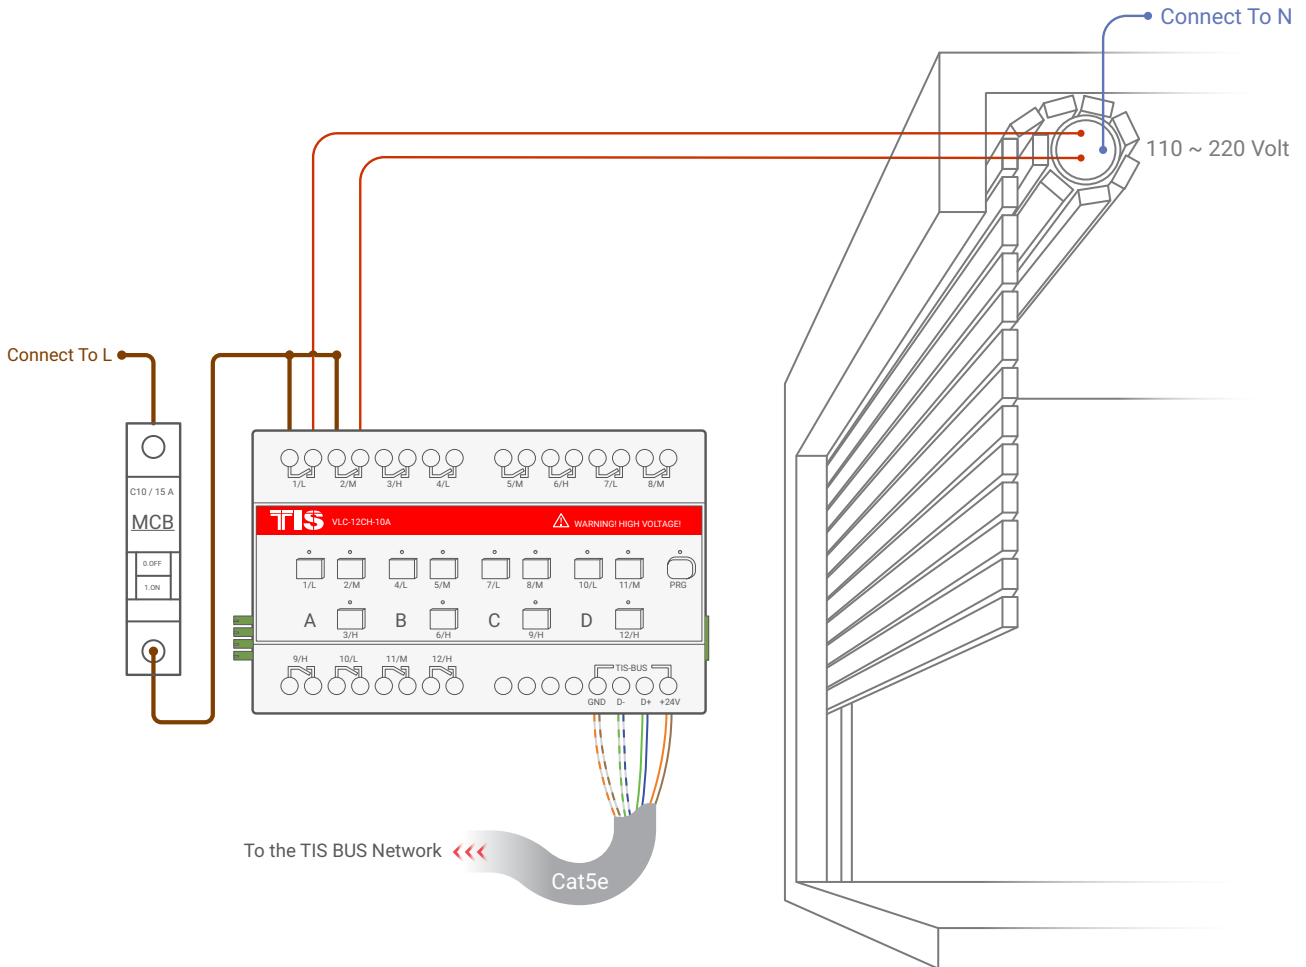

TIS POWER RELAY

12 Channels 10 Amps

Product Diagrams V 1.1

Model: VLC-12CH-10A

▲ Figure 1: Lights Connection Diagram
Example of 2 lights channels connections

TIS POWER RELAY

12 Channels 10 Amps

Model: VLC-12CH-10A

Model: VLC-12CH-10A

- 2.5 mm Electric Cable
- 1.5 mm Electric Cable
- 1.5 mm Electric Cable

- Cat5e connection
- GND(white-orange)&(white-brown)
 - D-(white-green)&(white-blue)
 - D+(blue-green)
 - +24V(brown-orange)

Model: VLC-12CH-10A

▲ Figure 5: Din Rail - Side Bus Connection Method

Copyright © 2020 TIS, All Rights Reserved
TIS Logo is a Registered Trademark of Texas Intelligent System LLC in the United States of America. This company takes TIS Control Ltd. in other countries. All of the Specifications are subject to change without notice.