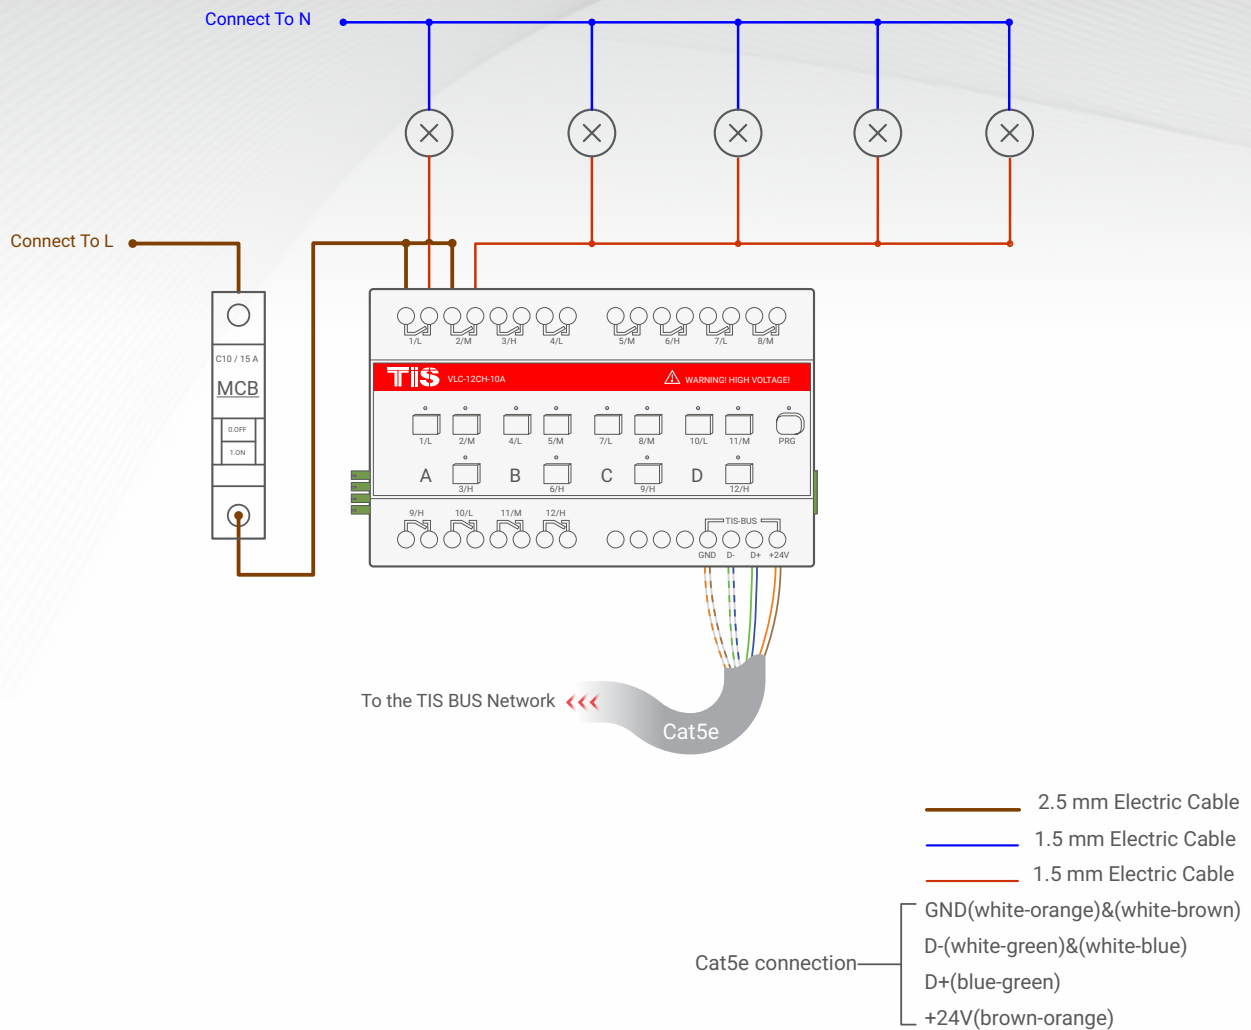

TIS POWER RELAY

12 Channels 10 Amps

Product Diagrams V 1.1

Model: VLC-12CH-10A

▲ Figure 1: Lights Connection Diagram
Example of 2 lights channels connections

TIS POWER RELAY

12 Channels 10 Amps

Model: VLC-12CH-10A

▲ Figure 2: FCU Connection Diagram

Copyright © 2020 TIS, All Rights Reserved
 TIS Logo is a Registered Trademark of Texas Intelligent System LLC in the United States of America. This company takes TIS Control Ltd. in other countries. All of the Specifications are subject to change without notice.

Model: VLC-12CH-10A

- 2.5 mm Electric Cable
- 1.5 mm Electric Cable
- 1.5 mm Electric Cable

- Cat5e connection
- GND(white-orange)&(white-brown)
 - D-(white-green)&(white-blue)
 - D+(blue-green)
 - +24V(brown-orange)

Model: VLC-12CH-10A

▲ Figure 5: Din Rail - Side Bus Connection Method

Copyright © 2020 TIS, All Rights Reserved
TIS Logo is a Registered Trademark of Texas Intelligent System LLC in the United States of America. This company takes TIS Control Ltd. in other countries. All of the Specifications are subject to change without notice.