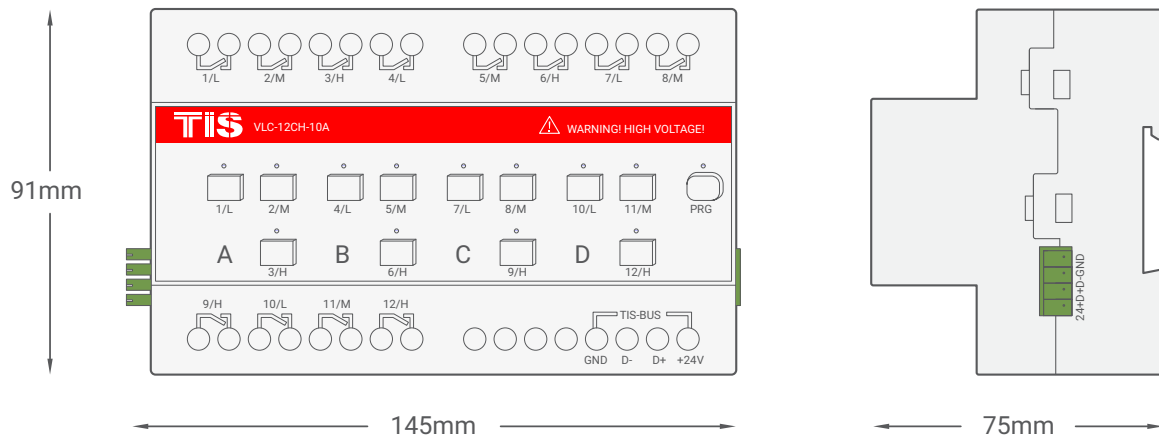

TIS POWER RELAY

12 Channels 10 Amps

Model: VLC-12CH-10A

▲ Figure 6: Module Dimensions

Copyright © 2020 TIS, All Rights Reserved
TIS Logo is a Registered Trademark of Texas Intelligent System LLC in the United States of America. This company takes TIS Control Ltd. in other countries. All of the Specifications are subject to change without notice.

TEXAS INTELLIGENT SYSTEM LLC
SUITE# 610, 860 NORTH DOROTHY DR
RICHARDSON
TX 75081.USA

TIS CONTROL LIMITED
RM 1502-p9 Easey CommBldg
253-261 Hennessy Rd Wanchai
Hong Kong