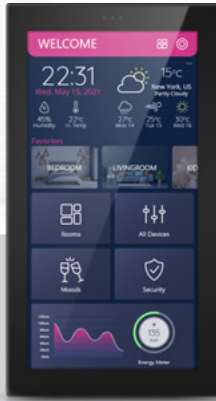

TIS SATURN 5.7" INTERFACE

SMART WALL PANEL

Data Sheet Rev 3.1

Model: TIS-SAT57

OVERVIEW

The Saturn 5.7" Interface can be beautifully mounted on walls to upgrade your smart home's looks and create a far more convenient control over lights, AC, music, curtain, scenes, security, etc. This elegant interface comes in white glass/silver aluminum frame or black glass/grey aluminum frame combinations and is compatible with all types of back boxes.

- ★ Touch panel, compatible with other TIS devices
- ★ Works with TIS-BUS protocol
- ★ High quality interface with proximate detector
- ★ Capable of scene creation if used for lighting

BARCODE (UPC-A)

TIS SATURN 5.7" INTERFACE

SMART WALL PANEL

Model: TIS-SAT57

PRODUCT SPECIFICATIONS

General	Power	DC 24V 0.5A
	PoE	YES, 802.3 af compatible
Screen	Chipset	A53 Quad Core
	OS	Customized OS based on Andriod
	CPU	Quad Core 1.5G
	Type	Capacitive TP
	TP Type	G+F+F 5 points
Memory	LCD	TFT
	Size	5.7"
	Resolution	1280*640
	Multitouch	5 points
	Card Slot	NA
Sound	RAM+ROM	2GB RAM+8GB ROM, DDR3 (ROM 64GB Optional)
	Speaker	1115 spekaer, 1W
Communications	MP3, MP4	YES
	Gigabit LAN	YES, 100 BaseT (PoE)
	WIFI	YES, 2.4G 802.11b/g/n
	Bluetooth	V4.1
Body	Dimensions(mm)	150mm×81mm×13.5mm(Excluding the base on the backside)
	Weight(g)	200g
	Color	White glass + Silver Aluminium frame / Black glass + Grey Aluminium frame
Features	PoE	PoE 802.3 af compatible, RJ45 port
	DC 10-26Vdc	24Vdc power port
	Mic	YES
	G-Sensor	YES
	L-Sensor	YES
	P-Sensor	YES
	USB	YES, USB 2.0
Accessories	24V power cable, 304 stainless steel bracket,screws	