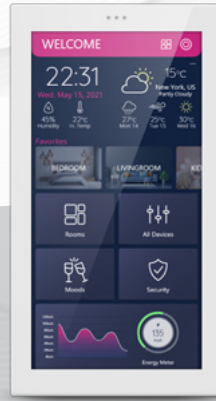

TIS SATURN 5.7" INTERFACE

SMART WALL PANEL

Data Sheet Rev 3.1

Model: TIS-SAT57

OVERVIEW

The Saturn 5.7" Interface can be beautifully mounted on walls to upgrade your smart home's looks and create a far more convenient control over lights, AC, music, curtain, scenes, security, etc. This elegant interface comes in white glass/silver aluminum frame or black glass/grey aluminum frame combinations and is compatible with all types of back boxes.

- ★ Touch panel, compatible with other TIS devices
- ★ Works with TIS-BUS protocol
- ★ High quality interface with proximate detector
- ★ Capable of scene creation if used for lighting

BARCODE (UPC-A)

TIS SATURN 5.7" INTERFACE

SMART WALL PANEL

Model: TIS-SAT57

PRODUCT SPECIFICATIONS

General	Power	DC 24V 0.5A
	PoE	YES, 802.3 af compatible
Screen	Chipset	A53 Quad Core
	OS	Customized OS based on Andriod
	CPU	Quad Core 1.5G
	Type	Capacitive TP
	TP Type	G+F+F 5 points
Memory	LCD	TFT
	Size	5.7"
	Resolution	1280*640
	Multitouch	5 points
	Card Slot	NA
Sound	RAM+ROM	2GB RAM+8GB ROM, DDR3 (ROM 64GB Optional)
	Speaker	1115 spekaer, 1W
Communications	MP3, MP4	YES
	Gigabit LAN	YES, 100 BaseT (PoE)
	WIFI	YES, 2.4G 802.11b/g/n
	Bluetooth	V4.1
Body	Dimensions(mm)	150mm×81mm×13.5mm(Excluding the base on the backside)
	Weight(g)	200g
	Color	White glass + Silver Aluminium frame / Black glass + Grey Aluminium frame
Features	PoE	PoE 802.3 af compatible, RJ45 port
	DC 10-26Vdc	24Vdc power port
	Mic	YES
	G-Sensor	YES
	L-Sensor	YES
	P-Sensor	YES
	USB	YES, USB 2.0
Accessories	24V power cable, 304 stainless steel bracket,screws	