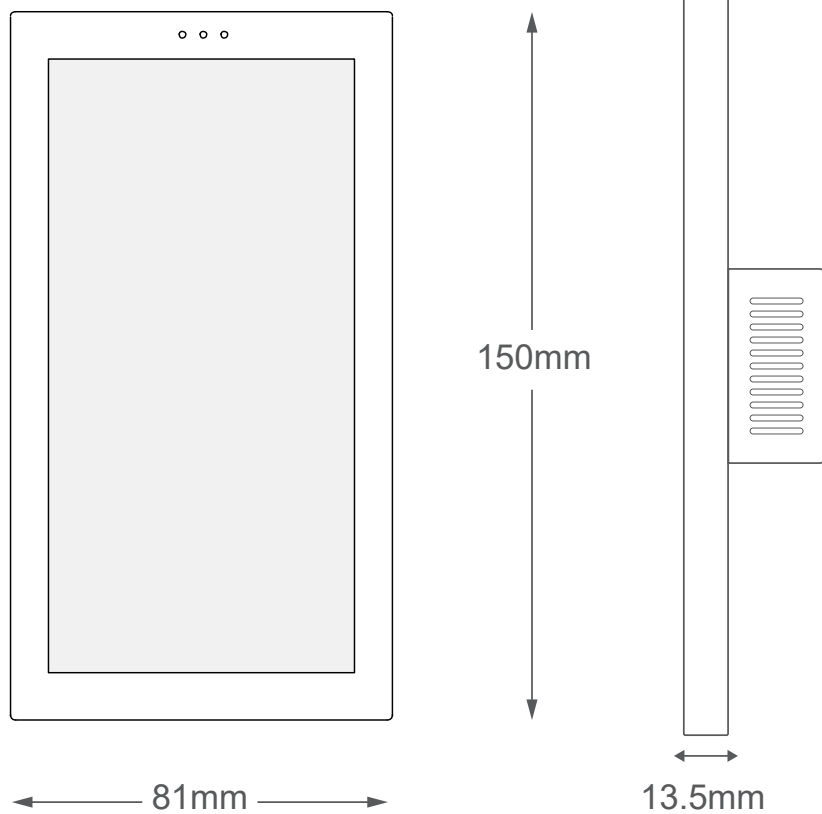

TIS SATURN 5.7" INTERFACE

SMART WALL PANEL

Model: TIS-SAT57

Copyright © 2021 TIS, All Rights Reserved
TIS Logo is a Registered Trademark of Texas Intelligent System LLC in the United States of America. This company takes TIS Control Ltd. in other countries. All of the Specifications are subject to change without notice.

TEXAS INTELLIGENT SYSTEM LLC
SUITE# 610, 860 NORTH DOROTHY DR
RICHARDSON
TX 75081.USA

TIS CONTROL LIMITED
RM 1502-p9 Eassey CommBldg
253-261 Hennessy Rd Wanchai
Hong Kong