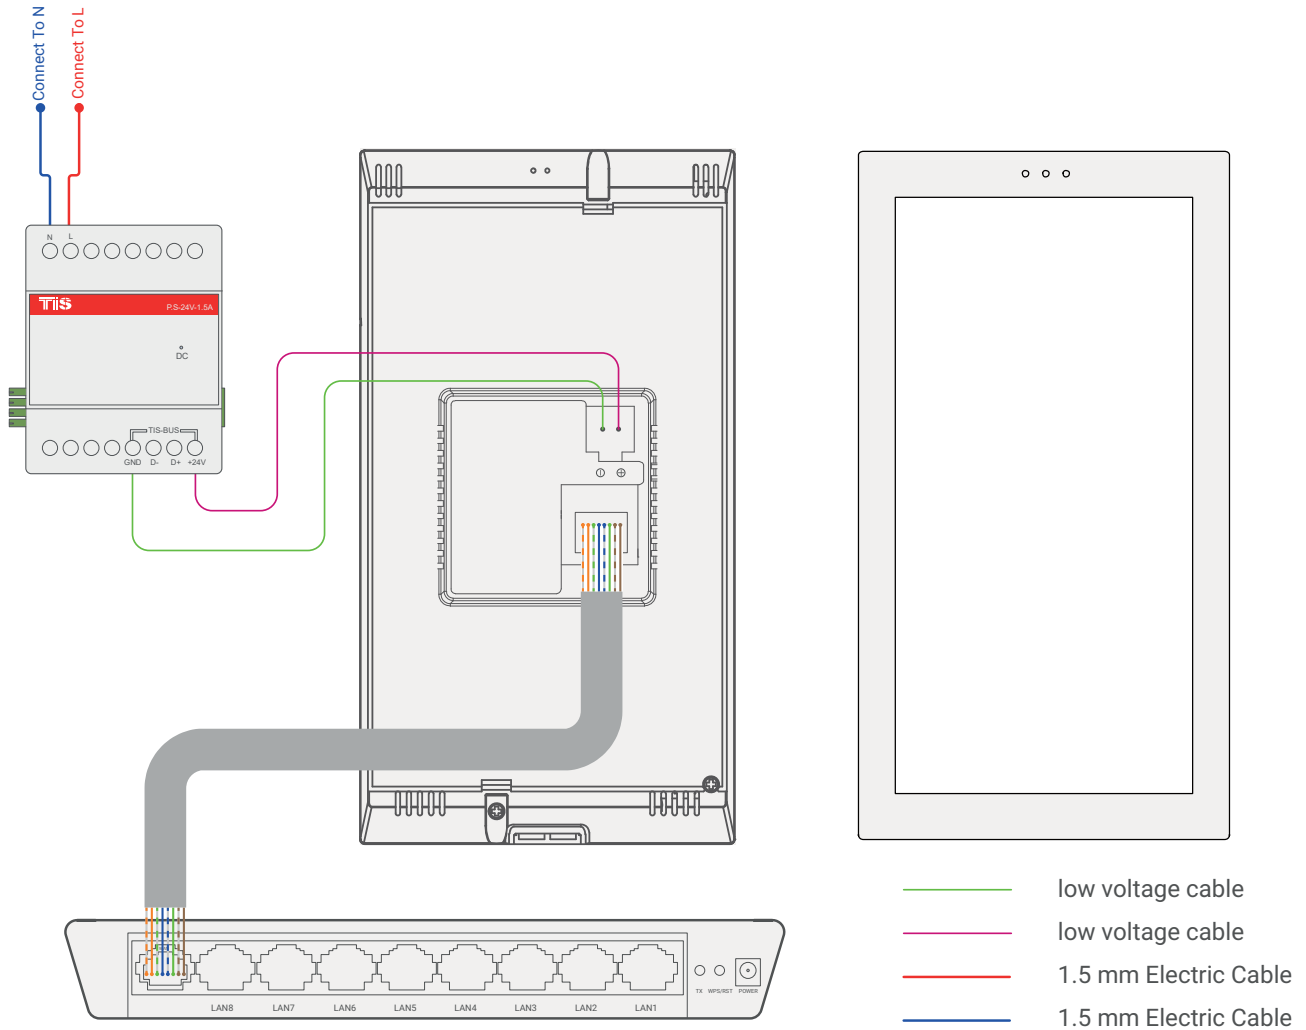

▲ Saturn switch connection with power supply connection diagram
(Connect to TIS-BUS network via WiFi)

TIS SATURN 57

5.7" Touch Screen Panel

TIS-SAT-57

▲ Saturn & network switch & power supply connection diagram
(Connect to TIS-BUS network via power switch and Ethernet cable)