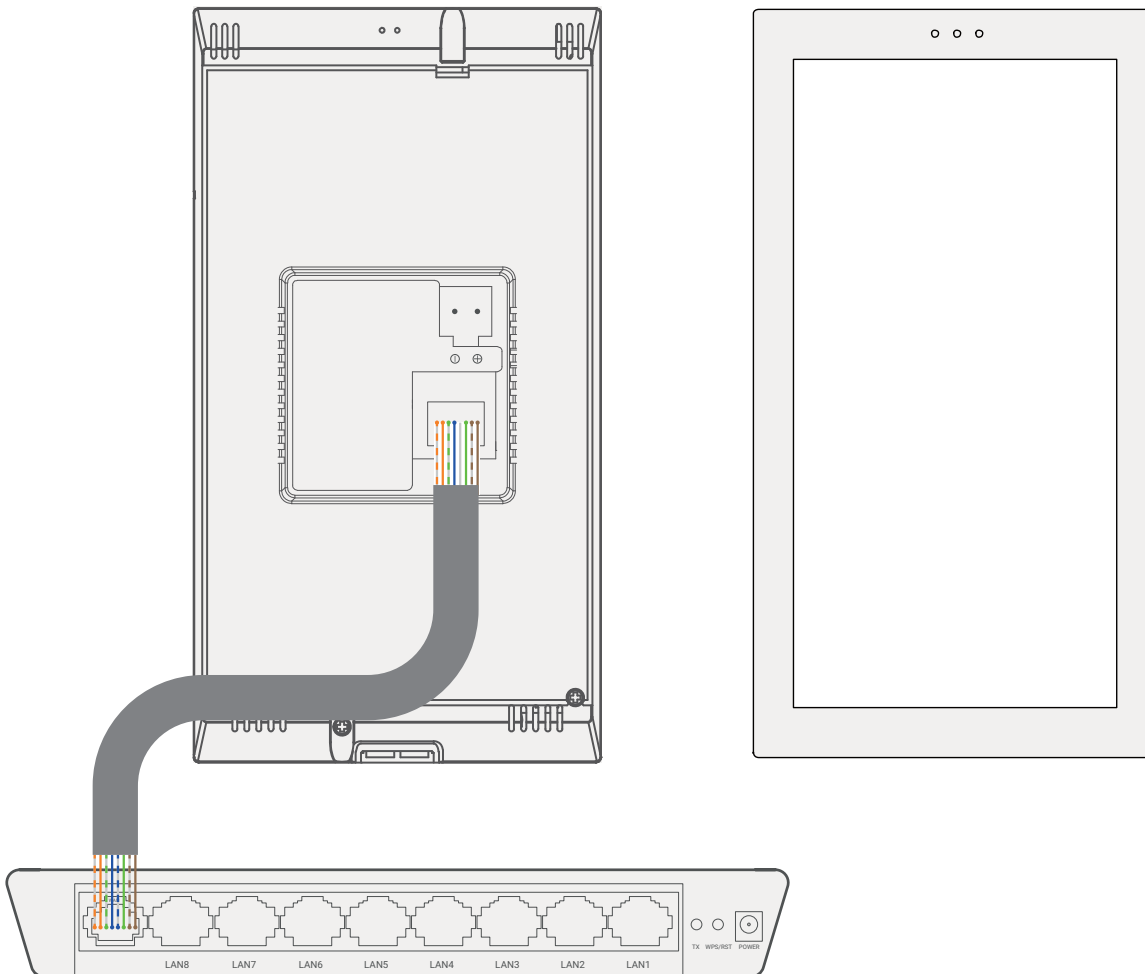

TIS SATURN 57

5.7" Touch Screen Panel

TIS-SAT-57

▲ Saturn & PoE network switch connection diagram
(No need for separate power switch)
Connect to TIS-BUS network and power via network cable

Copyright © 2022 TIS, All Rights Reserved
TIS Logo is a Registered Trademark of Texas Intelligent System LLC in the United States of America. This company takes TIS Control Ltd. in other countries. All of the Specifications are subject to change without notice.

TEXAS INTELLIGENT SYSTEM LLC
SUITE# 610, 860 NORTH DOROTHY DR
RICHARDSON
TX 75081.USA

TIS CONTROL LIMITED
FLAT/RM A 12/F ZJ 300, 300
Lockhart Rd, Wab Chai, HONG
KONG